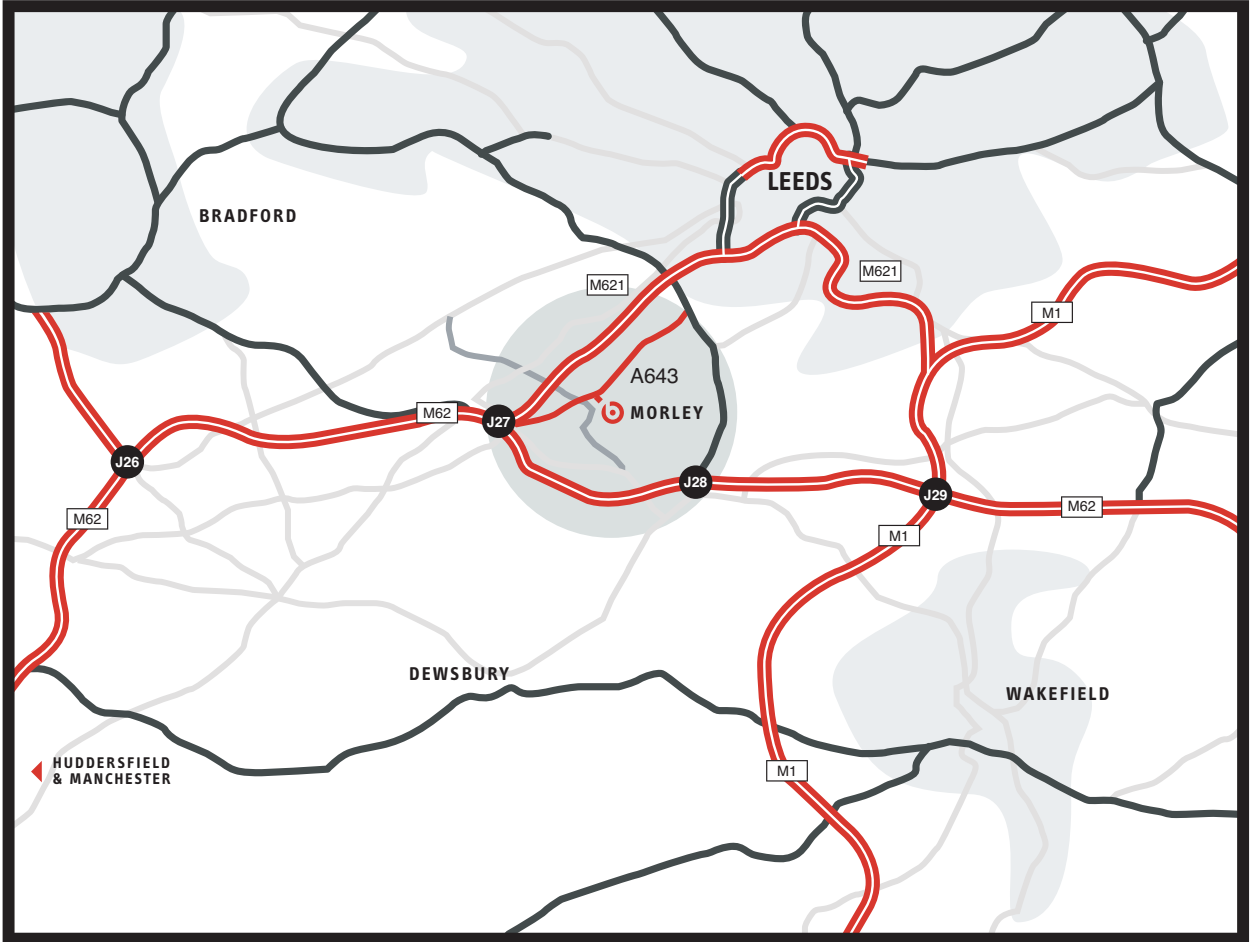

REGIONAL

EXIT JUNCTION 27 M62.
THEN FOLLOW LOCAL
INSTRUCTIONS BELOW

LOCAL

TAKE A650 TOWARDS
WAKEFIELD.

TURN LEFT AT PUBLIC HOUSE
ONTO A643.

FOLLOW A643.

TURN RIGHT OPPOSITE
BP GARAGE.

TURN IMMEDIATELY LEFT ONTO
BANK SQUARE.