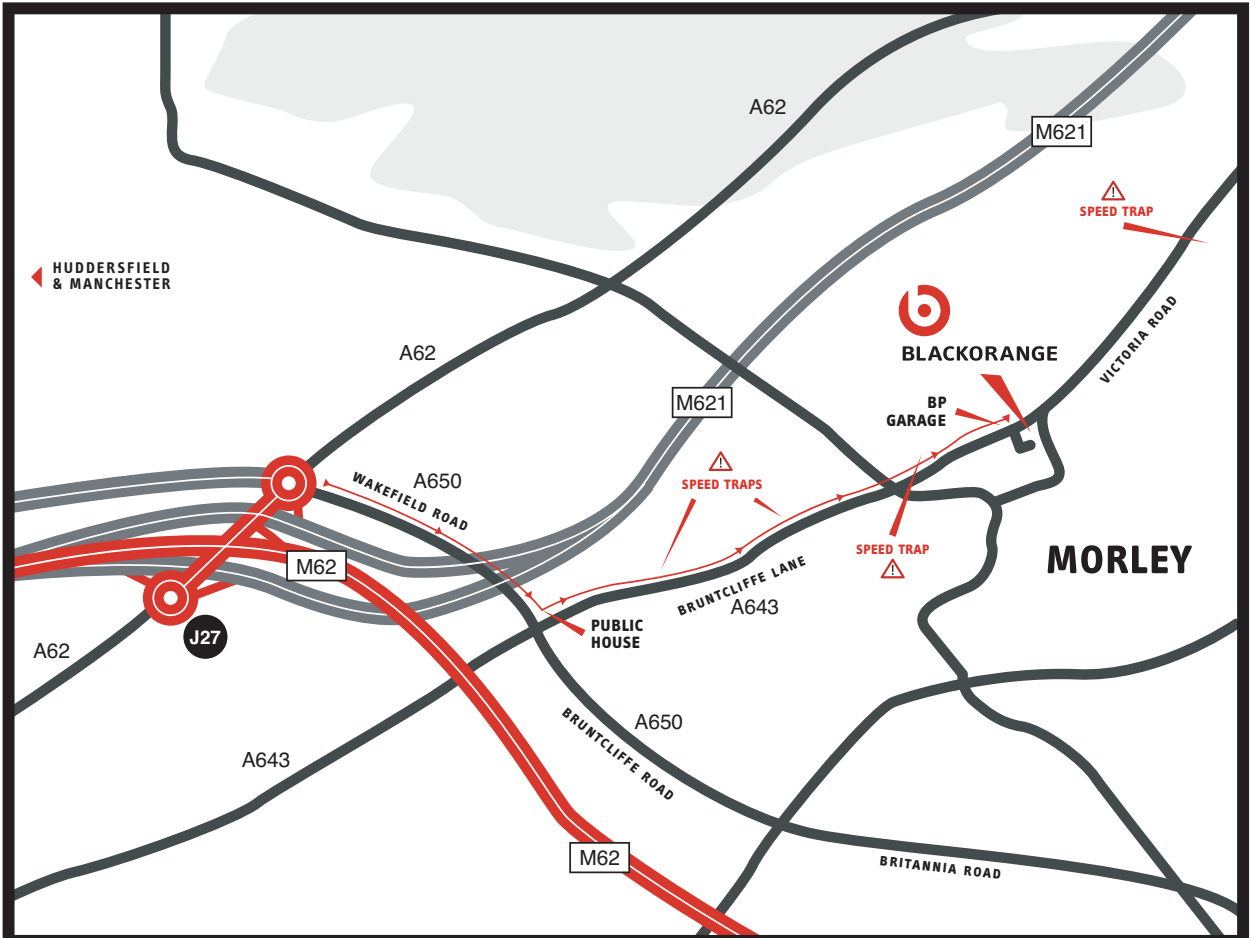

LOCAL

TAKE A650 TOWARDS
WAKEFIELD.

TURN LEFT AT PUBLIC HOUSE
ONTO A643.

FOLLOW A643.

TURN RIGHT OPPOSITE
BP GARAGE.

TURN IMMEDIATELY LEFT ONTO
BANK SQUARE.

WE ARE NUMBER 5.